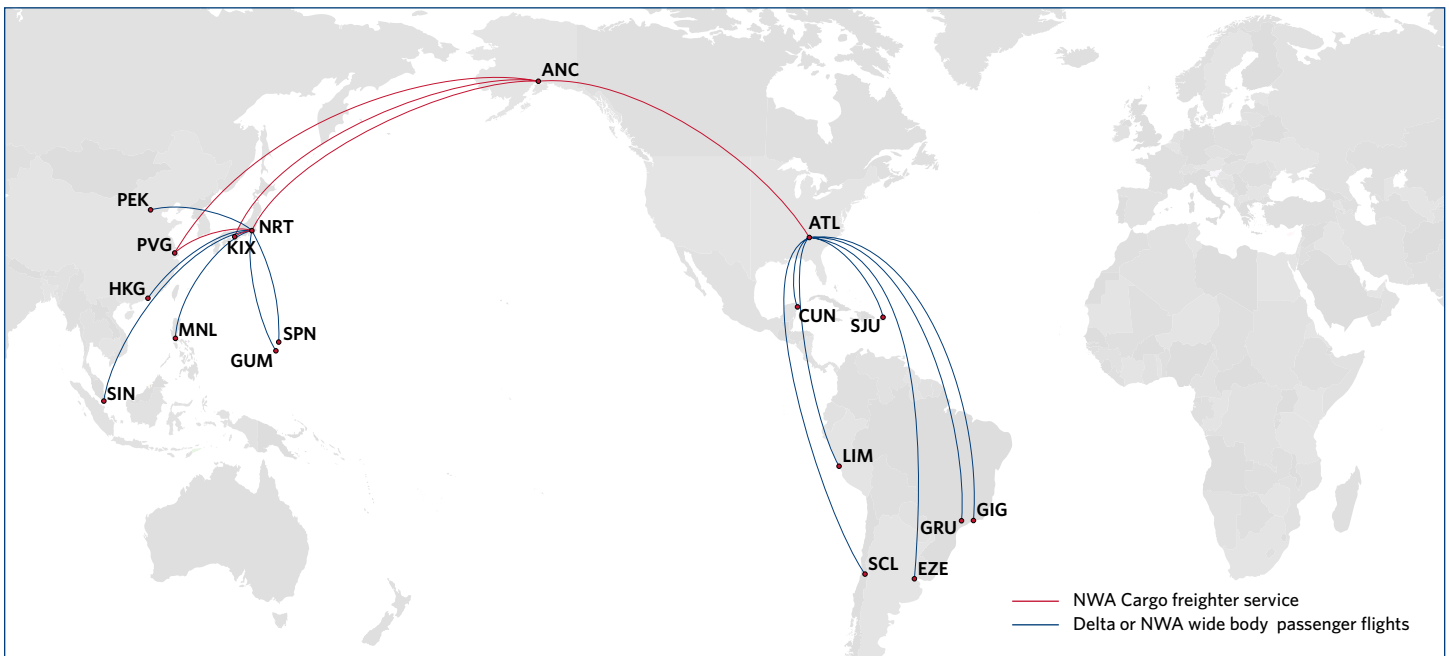

INTRODUCING ATLANTA FREIGHTER SERVICE

CONNECTING FREIGHT FROM LATIN AMERICA TO ASIA

Delta Cargo is pleased to introduce new Atlanta freighter service, operated by NWA Cargo, offering convenient connections between Latin America and Tokyo and Osaka, Japan, Shanghai, China and many more Asia destinations.

FREIGHTER SCHEDULE		DEPARTURE		ARRIVAL	
ORIGIN	DESTINATION	DAY	TIME	DAY	TIME
WESTBOUND					
ATL	NRT	Wed / Fri	04:35	Thurs / Sat	10:25
ATL	KIX	Wed / Fri	04:35	Thurs / Sat	22:40
ATL	PVG	Wed / Fri	04:35	Thurs / Sat	12:00
EASTBOUND					
NRT	ATL	Tues / Thurs	21:00	Wed / Fri	02:50
KIX	ATL	Wed / Fri	00:10	Wed / Fri	02:50
PVG	ATL	Tues / Thurs	20:45	Wed / Fri	02:50

- Freighters cross-load in ANC
- Due to Daylight Saving Time, all flights departing or arriving before March 8, 2009 will be one hour earlier